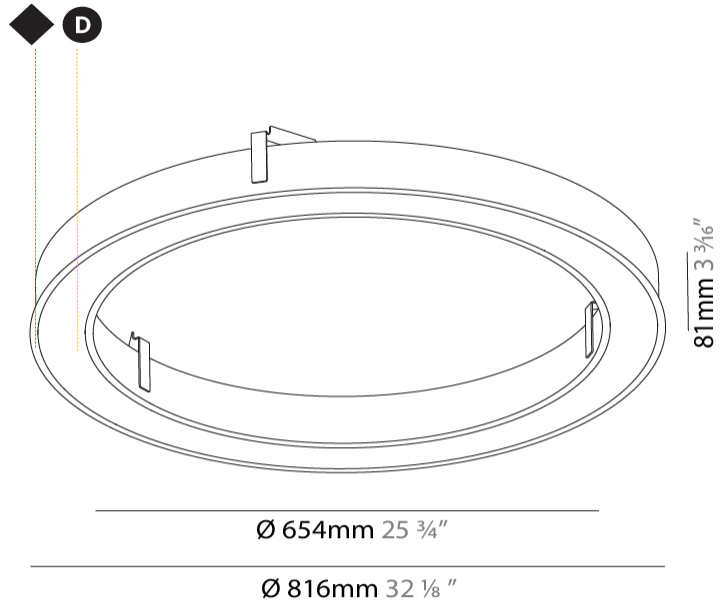

GENERAL

Series: Glorious
Subseries: Glorious Slim
Brand: Prolight
Division: Architectural
Mounting Type: Recessed
Mounting Location: Ceiling
Subcategory: Ambient

PHYSICAL

Shape: Round
Diameter (mm): 816
Diameter (in): 32 1/8
Height (mm): 81
Height (in): 3 3/16
Min. Recessing Depth (mm): 120
Min. Recessing Depth (in): 4 3/4
Light Distribution: Direct
Weight (kg): 6.755
Weight (lbs): 14.89
Diffuser: PMMA - Opal or Micro-Prism
Fixture Finish: SSR / BKV / CWI / CRY / HAB / UFT / ITA / RUA / FTG / MYG / LOD / PUS / FRO / FUP / KIA / POP / BLS / SPG / MEY / GOH / GUM / CHC / COM / ABZ / JAG / OBR / MOS / ROR
Fixture Material: Aluminum
Cut-out Measurements: 807mm / 31 3/4" x 663mm / 26 1/8"

807mm x 663mm
31 3/4" x 26 1/8"

120mm
4 3/4"

10 - 30mm
3/8" - 1 1/8"

PROJECT	_____
TYPE	_____
SPECIFIER	_____
QUANTITY	_____
DATE	_____

GLORIOUS SLIM RECESSED

A35443-

base number	LED Dimming	Color Temperature	Finishes (Diamond)	Diffuser Options
-------------	----------------	----------------------	-----------------------	---------------------

GENERAL

Series: Glorious
Subseries: Glorious Slim
Brand: Prolicht
Division: Architectural
Mounting Type: Recessed
Mounting Location: Ceiling
Subcategory: Ambient

PHYSICAL

Shape: Round
Diameter (mm): 1566
Diameter (in): 61 ⁵ / ₈
Height (mm): 81
Height (in): 3 ³ / ₁₆
Min. Recessing Depth (mm): 120
Min. Recessing Depth (in): 4 ³ / ₄
Light Distribution: Direct
Weight (kg): 14.042
Weight (lbs): 30.96
Diffuser: PMMA - Opal or Micro-Prism
Fixture Finish: SSR / BKV / CWI / CRY / HAB / UFT / ITA / RUA / FTG / MYG / LOD / PUS / FRO / FUP / KIA / POP / BLS / SPG / MEY / GOH / GUM / CHC / COM / ABZ / JAG / OBR / MOS / ROR
Fixture Material: Aluminum